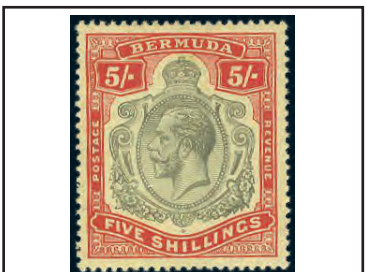

1565. ○ 18-25, QV set to 1Sh. VG-F+, neat cancels. 110.30

1585. ★ 55-69, F-VF. 140.50

1578. ★ 52, KGV, 5 Shilling with BREAK IN LINES BELOW LEFT SCROLL variety, VF, LH (SG #53de, Cat £325) . . . . Est 275.00+