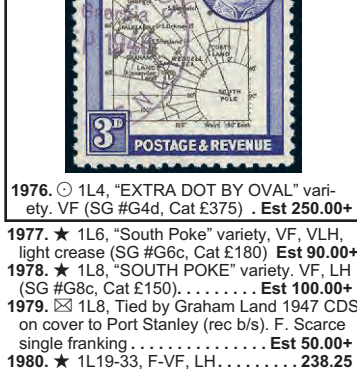

32 FALKLAND ISLANDS Continued

1939. ★ 39, KGV 10 Shilling, VF, light crease 200.00
1940. ★ 41-8, Cpl KGV set to 3 Shilling, F-VF 200.50
1941. ★ 48, KGV 3sh, fresh colour, F-VF, NH. Rarely seen in NH condition ..... Est 125.00+
1942. ★ 54-60, KGV to 1Sh. F-VF 97.40

1943. ★ 65-73, Centenary up to 2Sh6p. F-VF, LH 500.25

1944. ★ 65-76, Complete KGV Centenary set up to £1, nice centering, rich colours, F-VF, OG. ONE OF THE ICONIC SETS OF THE BR. COMMONWEALTH 4,800.00

1945. ☒ 66, 70, Tied by Port Stanley 2 Jan 1933 cancels on unaddr FIRST DAY COVER. VF ..... Est 100.00+
1946. ☒ 71, Tied by Port Stanley 2 Jan 1933 First Day cancel on unaddr cover. VF ..... Est 250.00+

1947. ★ 74a, The rare 5 Shilling Penguin Yellow Orange & Black. Perfectly centered, fresh rich colour, XF, OG. Has 1992 Royal Philatelic Society Certificate 3,250.00

1948. ★ 75, Scarce 10 Shilling Centenary, bright fresh colour, VF, VLH 850.00

1949. ○ 75, Ten Shilling Centenary, fresh rich colours, lightly cancelled, VF 1,500.00

1950. ☒ 77-80, Cpl KGV SILVER JUBILEE set neatly tied by 1935 double-ring CDS's on #10 cover to London. VF ..... Est 125.00+
1951. ★ 84-93, KGV issues up to 2 Shillings 6d. F-VF 111.20
1952. ★ 93-6, KGV High Values. F-VF 290.00
1953. ☒ 99-100, KGV Silver Wedding set both tied by Port Stanley 31 Jan 1949 cancels on locally addr cover. VF ..... Est 125.00+