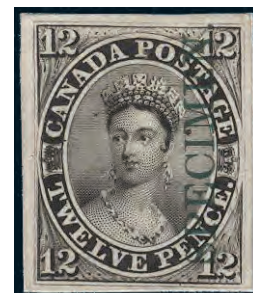

Vance Auctions

Auction Sale **#380**

Wednesday, June 10, 2026

Our 54th Year of Auctions!

Lot 5140

TOLL-FREE BID LINE: 1-877-957-3364

Visit our web site to use our Search Engine and other helpful features!

www.vanceauctions.com

BOX 267, SMITHVILLE, ONTARIO, CANADA L0R 2A0

TELEPHONE: 905-957-3364 • FAX: 905-957-0100 • Email: mail@vanceauctions.com

Auction Specialists Since 1972