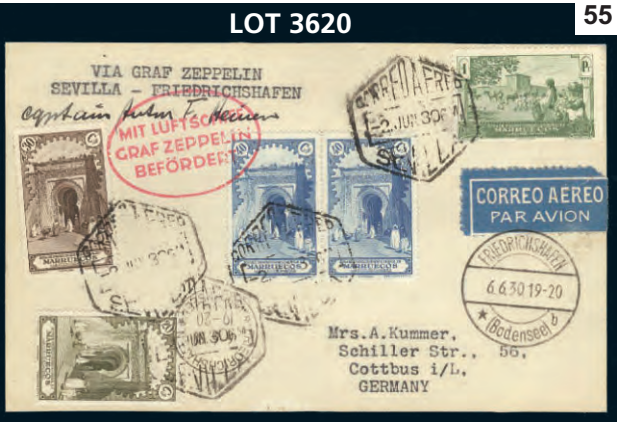

ST. KITTS-NEVIS Continued

3451. 田★ QV 5 Shilling Revenue top margin "1" imprint block from 1884. F-VF, NH (Bare-foot £140)..... Est 125.00+

ST. LUCIA:

3452. ★ 27-33, 35, 37, F-VF..... 125.00+

3453. ★ 38-9, QV 5 Sh & 10Sh High Values. Fresh, VF, LH..... Est 175.00+

3454. ★ 44, 47-53, 57-62, F-VF..... 151.25
3455. ★ 58/63, Coll of 5 diff KE issues up to 5 Shilling all with SPECIMEN overprints. Fresh colours, VF, most with OG.... Est 125.00+
3456. ★ 76-81, KGV set to 5 Shilling. F-VF... 144.70
3457. ★ 93, KGV Silver Jubilee with DOT to LEFT OF CHAPEL variety. VF (SG #111g, Cat £180)..... Est 175.00+
3458. ★ 110-26, Also 110a, 112a-5a, 117a, 119a, 121a, F-VF..... 63.75
3459. 田 129-30, Silver Wedding set, each with Soufriere 26 Nov '48 CDS. VF... Est 45.00+
3460. ★ 135-48, 157-69, 182-95, 261-74A, Four diff cpl sets. F-VF..... 97.40
3461. ★ 334-6, PASTE-UP COIL PAIRS. VF, NH..... Est 35.00+
3462. ★ 387-402, Bird set to $10. VF, NH.... Est 40.00+
3463. ★ C1, Perf & Imperf singles plus Imperf souvenir sheet. VF, NH..... 50.50
3464. 田★ Block of 50 stamps of the QE 1¢ with STATEHOOD 1ST MARCH 1967 overprints in black. These stamps were not sold to the public at the Post Office (see Footnote in Scott after #225). VF, NH. Cat $300..... Est 65.00+

ST. PIERRE AND MIQUELON:

3465. ★ 245, INVERTED OVERPRINT error. Fresh, VF, NH. Signed by Calves & Rendon & with 2004 Behr Certificate (Yvert #269a, Cat 2,250 Euro).... Est 1,250.00+

3466. ★ 256-9, F-VF..... 88.50
3467. 田★ 377, 389-92, Blocks, VF, NH 121.00
3468. ★ C15-8, F-VF..... 60.50
3469. ★ C20-2, VF..... 128.50
3470. 田 Coll of 6 diff b/w postcards circa 1908 with various scenes incl fishermen, fishing boats, dog pulling a cart, oxen pulling a wagon, gov't house, etc. VF.... Est 90.00+

ST. VINCENT: