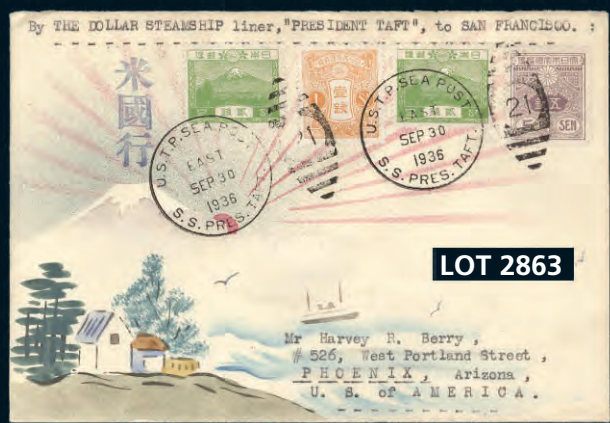

IRAN Continued
2709. 77, MAJOR FOLDOVER / MISPERF. F. Est 35.00+
2708. 723-32, F-VF. Est 101.50

2709. 744-59, Cpl Reza Shah Pahlavi set. F-VF, 757-9 are used, rest are mint. Est 555.00

2710. 902, Scarce 20R, beautifully centered, fresh rich colours, VF, OG. Has 2023 Sadri Certificate. A RARELY SEEN STAMP. Est 1,200.00

2711. 908, Scarce 100R High Value, bright fresh colour, choice centering, XF, LH. Has been signed by expert Mehrdad Sadri & with his 2023 Certificate. A RARELY OFFERED STAMP. Est 800.00

2712. 1130/1293, Five diff selected sets. F-VF. Est 127.00
2713. 2008-18, VF, NH. Est 87.25

IRELAND:

2714. 56-8, Seahorse set. F-VF, LH 347.50

2715. 61, Wholesale lot of 5 horiz. Joined coil Pairs. VF, NH. Est 337.50

2716. 77-9, Seahorse set. F-VF. Est 390.00

2717. 99-104, 117, 121-3, F-VF. Est 239.75
2718. 106-17, Also extra shade of #113. F-VF. Est 235.50

2729. 1353-69, Birds to 10 Euro. VF, NH. Est 81.35
2730. J1-14, F-VF. Est 170.35
2731. J1-4, F. Est 84.00

ISRAEL:

2732. 7-9, Coin set, fresh, F-VF, NH 302.50

2733. 15/237 (tete beche pair), Interesting coll of 17 diff minor varieties identified in glassines, from 1949-63. We saw a variety of spots, streaks, donuts, rings, etc. F-VF, some NH. Est 125.00+
2734. 35-6, Hinged on special card SIGNED by stamp designer ARTHUR SZYK. Plus matching unaddr cach FDC also signed by Szyk. VF (2 items). Est 40.00+
2735. C1-6, Airmail Tab set. Fresh, F-VF, NH. Est 250.00

2736. Airmail CRASH COVER 1954 mailed from Israel to New York City. Has 2-line handstamp 'DAMAGE DUE TO AIRMAIL INTERRUPTION NEAR N.Y. INT'L AIR-PORT DEC 18, 1954'. Stamps have floated off. The 'LA1' flight from Rome made 3 attempts to land at Idlewild Airport & crashed into Jamaica Bay on its 4th. Twelve crew & 22 passengers lost their lives. F Est 250.00+