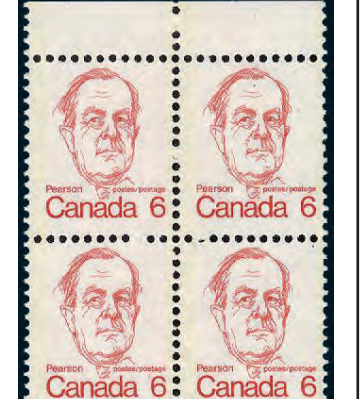

5668. ★ 459ii, FLUORESCENT INK, wholesale lot of 9. VF, NH, SE 450.00

5669. 田★ 460fi, Block PRINTED ON GUM SIDE. VF, NH. 100.00

5670. 田★ 460fi, LR corner block PRINTED ON GUM SIDE. VF, NH. 125.00

5671. ★ 460fpi, Centennial 6¢ with a MAJOR MISPERF error. VF, NH . . . . . Est 40.00+

5672. 田★ 460ii, Block, VF, NH. 80.00

5673. 田★ 460ii, Block of 6. VF, NH . . . 120.00

5674. 田★ 463ii, M/S Corner Blocks Hibrite Dex gum. VF, NH. 400.00

5675. 田★ 464pi, M/S blank corner blocks. VF, NH 60.00

5676. 田★ 465A, 465B, M/S of Plate Blocks #1, of each. VF, NH 260.00

5677. 田★ 465Aiv, 465Biii, M/S of Plate Blocks #2 of each. VF, NH. 400.00

5678. ★ TEST COIL pair with a MAJOR MISPERF. Printed by Canadian Bank Note Co. in 1967. VF, NH . . . . . Cat 60.00+

5679. 田★ 465ii, M/S blank corner blocks. VF, NH 500.00

5680. 田★ 465Pi, HIBRITE Block. VF, NH 200.00

5681. 田★ 465Pi, UL HIBRITE corner Block. VF, NH 250.00

5702. 田★ 591a, Margin block PRINTED ON GUM SIDE, VF, NH. 1,000.00

5703. ★ 614a, Horiz IMPERFORATE strip of 3, large margins, VF, NH, wrinkles Est 225.00+