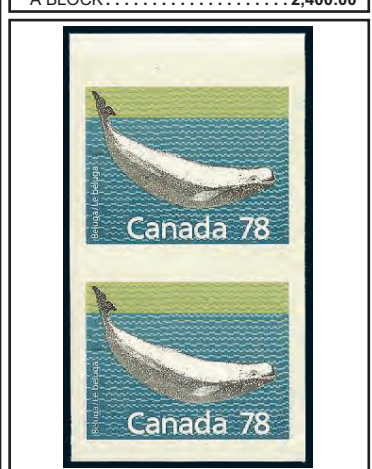

5732. ★ 1179d, Imperforate sheet margin pair of the 78¢ Beluga Whale. XF, NH, trivial gum wrinkle does not detract from this lovely item **1,200.00**