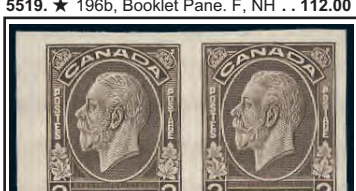

5517. ★ 195c, Sheet margin Imperforate Pair. Fresh, XF, NH 700.00

5518. ★ 195c-200a, Complete set of KGV Medallion IMPERF PAIRS, fresh colours, excellent margins, VF, NH, natural brownish gum on the 4¢-8¢. See photo on Page 85. . . . . 4,200.00

5519. ★ 196b, Booklet Pane. F, NH 112.00