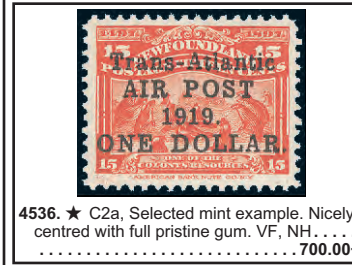

4536. ★ C2a, Selected mint example. Nicely centred with full pristine gum. VF, NH. 700.00+