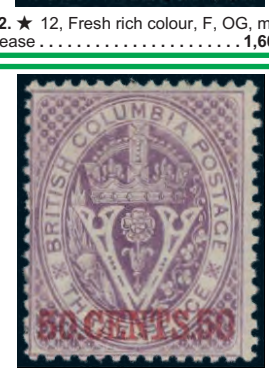

4242. ★ 12, Fresh rich colour, F, OG, minor crease 1,600.00