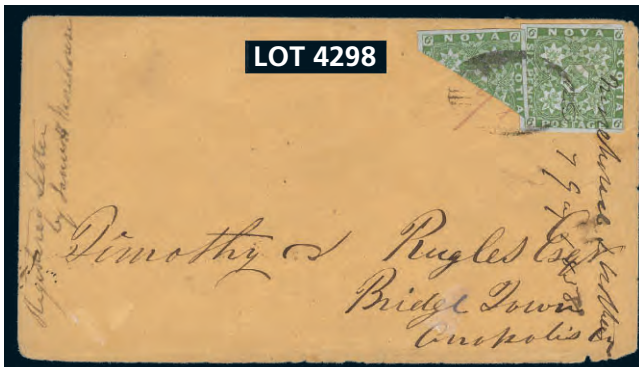

LOT 4301

LOT 4298