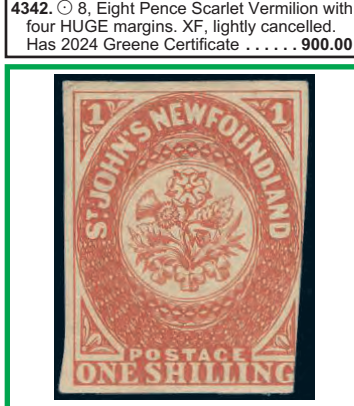

4352. Ⓞ 15, Forgery of the One Shilling "tied" on piece. VF (Genuine stamp Cat $15,000) . . . . . Est 80.00+

4353. ★ 15A, VF 200.00

4354. Ⓞ 15A, VF. 300.00

4355. Ⓞ 15Ac, Chocolate brown, F-VF 330.00

4356. ★ 17, VF 200.00

4357. Ⓞ 17, VF. 200.00

4358. Ⓞ 17i, Watermarked, VF. 300.00

4359. ★ 18, VF, NH. 100.00

4360. Ⓞ 18, VF. 100.00

4361. Ⓞ 19, VF. 100.00

4362. Ⓞ 19a, VF. 125.00

4363. ★ 19b, Chocolate Brown, VF. . . 160.00

4364. Ⓞ 19b, Chocolate Brown, VF. . . 200.00

4365. Ⓞ 20, Block, VF 120.00

4366. Ⓞ 20, UL corner block, rich deep colour. VF, NH, a few natural gum bends 240.00

4367. Ⓞ 20, VF 80.00

4368. ★ 21, VF 120.00

4369. Ⓞ 21, XF, Nice! 200.00

4370. ★ 22, VF, NH. 240.00

4371. Ⓞ 23, VF 60.00

4372. Ⓞ 23, Fresh block, full margins, VF . . . . . 240.00+

4373. ★ 23, VF, NH. 120.00

4374. Ⓞ 24/32, Coll of four diff FAKES / FORGERIES, mostly "used". F-VF Est 50.00+

4375. Ⓞ 25, Spacefiller . . . . . Est 35.00+

4353. ★ 12A, VF 120.00