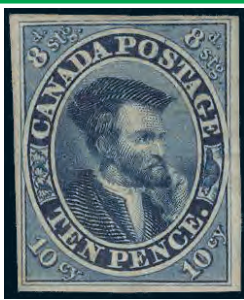

4881. ★ 7a, Scarce unused THICK PAPER, fresh crisp colour, four margins, VF, expertly RG. Has 2012 Greene Foundation Certificate. Ex Gary Lyon Ltd. **14,000.00**