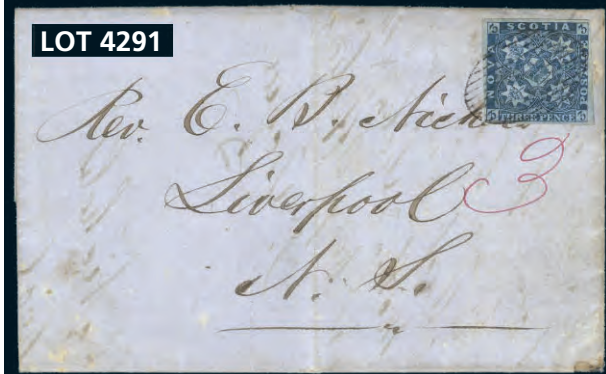

LOT 4292

LOT 4291