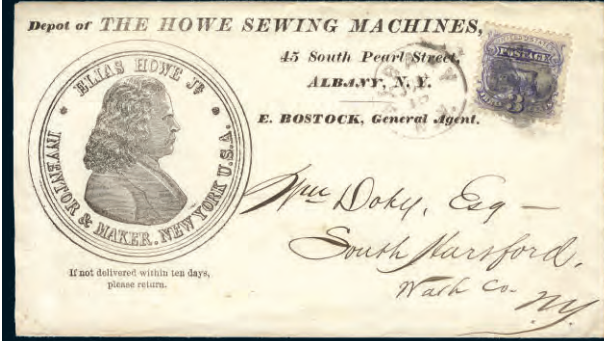

LOT 4068

LOT 4082

UNITED STATES COVERS Continued

4053. 83, Scarce "C" Grill with solid colour & face-visible grill, tied by cork cancel on cover from Boston Mass 25 Nov to Southbridge Mass. Still has original contents dated 1869. Has 2022 Crowe Certificate. Cat $1,300 US. Est 750.00+

4054. 83, Scarce 3¢ Rose "C" Grill, with a fancy cork cancel alongside a clear Augusta Ga 26 Feb CDS on cover to Crawfordsville, Ga. The cover is addr to A.H. STEPHENS (and one other) at Crawfordsville. He was the VICE PRESIDENT OF THE CONFEDERACY & WENT ON TO BECOME A CONGRESSMAN & GOVERNOR OF GEORGIA UNTIL HIS DEATH IN 1883. The stamp has a few short perfs & has been lifted & hinged back in place to verify the grill. F, no back flap. Has 2015 Weiss Certificate. Cat $1,250. Est 700.00+

4055. 86, E-Grill, 93 F-Grill, Tied by cork cancels on orange cover to Andrews P.O., Spotsylvania Co., Va. Has small "HELD FOR POSTAGE" h/s. F-VF. Attractive. Est 350.00+

4056. 87, E Grill tied by cork cancel on illustrated advertising cover for J.C. Wemple Window Glass Co. Depicts a large star & has Carrier CDS. Addr to Norristown, Pa. F, a bit reduced. Est 300.00+

4057. 93, F Grill tied by grid / cork cancel on cover to Hanover, Mi. Has Alvin Wilkins, Broker, Detroit Mich corner card. VF. Est 150.00+

4058. 93, F-Grill tied by herringbone cork cancel & neat Detroit 28 Oct CDS on local undelivered orange coloured advertising cover. Has D. Carter / agent for the / Detroit & Cleveland Steamboat Line corner card, "Nov / 10" date stamp & "RETURNED / TO / WRITER" in oval h/s. F-VF, slightly reduced. Attractive cover! Est 375.00+