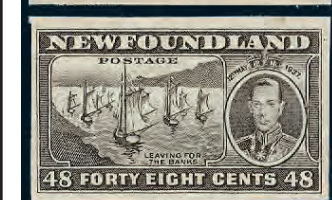

4519. ★ 234P/243P, Lot of 9 diff imperforate BLACK PROOFS on thick unwatermarked paper from 3¢-48¢. VF, un gummed as issued. Est 325.00+

4520. ☒ 235, 235i, Block with MAJOR RE-ENTRY on LL stamp. F-VF, NH. 85.00+