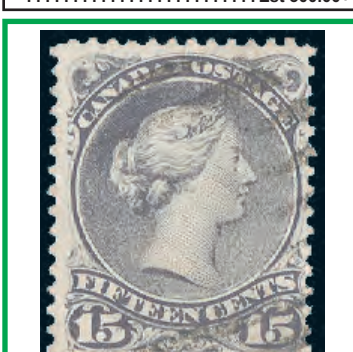

5042. ○ 30c, Deep violet shade on thick paper, neat face-free grid cancel, VF. A LOVELY EXAMPLE. Has 2024 Greene Foundation Certificate. **2,000.00**