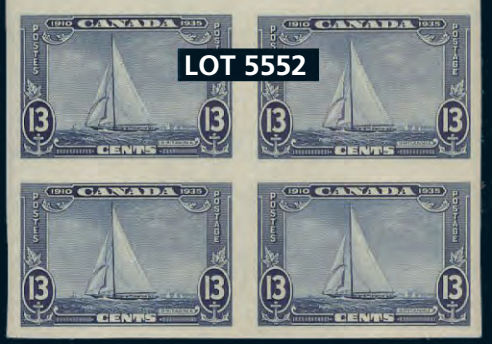

CANADA Continued

5531. ★ 203, Block, F-VF, NH. 315.00
5532. ★ 203, UL Plate #1 Block, VF, NH 450.00
5533. ★ 203, Used block of 9, F. 90.00
5534. ★ 203, Used block of 8, F-VF. 120.00

5535. ★ 203i, Lovely centered block with the LL stamp having the "BROKEN X" variety. Fresh, VF, NH. See photo above 700.00

5536. ★ 203i, BROKEN "X" variety in vert pair with normal VF 100.00
5537. ★ 204, UR Plate #1 Block. VF, NH 150.00
5538. ★ 204, UL Plate #1 Block. VF, NH, trivial bend in selvage. 150.00
5540. ★ 205-7, Coil Pairs, VF, NH 245.00
5541. ★ 205i, Coil Line Pair. VF, NH. 87.00
5542. ★ 205i-7i, Line Coil Pairs, F-VF, NH 198.00
5543. ★ 208iii, LR Plate #1 Block. The UL stamp has the "HAIRLINE FROM HAND" variety. F, NH. 150.00
5544. ★ 209, Right margin Plate #1 single. VF, NH 80.00
5545. ★ 209, LR Plate Block #1. Nicely centred, VF, lower stamps are NH, a few nibbed perfs. Cat $300 . . . . . Est 90.00+
5546. ★ 209, LL Plate #1 Block. VF, NH 600.00

5548. ★ 211-6, Blocks. VF, NH 216.00
5549. ★ 213, M/S Plate #2 Blocks of 10. Well centred, VF, NH except for LR corner 324.00
5550. ★ 214P, Plate Proof block, on card. VF. 300.00
5551. ★ 215, LL Plate #2 Block of 10. VF, 6 stamps are NH 138.00

5552. ★ 216b, IMPERFORATE sheet margin block of the 13¢ Yacht. Large margins, fresh colour, XF, OG, some black album page adhesion on gum. Blocks are rare. See photo above . . . . . Est 900.00+

5560. ★ 218b, Booklet Pane. VF, NH 105.00
5561. ★ 218i, Margin block with the "MOLE ON THE FOREHEAD" VARIETY. VF, NH 150.00

www.vanceauctions.com

5564. ★ 226, VF, NH 52.00
5565. ★ 226, Block, VF, NH 210.00
5566. ★ 226-7, Blocks, Fresh, VF, NH 690.00

5567. ★ 227, VF, NH. 120.00