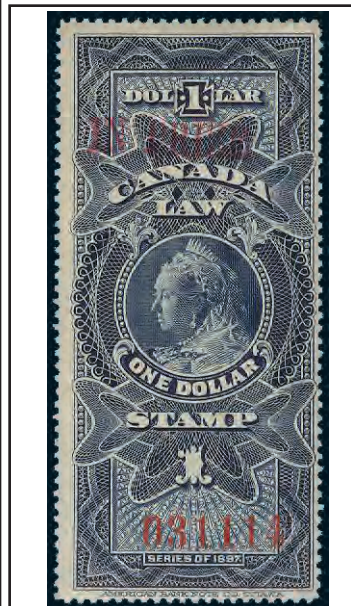

6036. ★ FSC30, QV $1 Supreme Court Revenue with red "IN PRIZE" overprint. Exceptionally fresh, F-VF, OG, some DG at hinge site. SCARCE 950.00
6037. ★ FWM60-71, F-VF, NH 89.00
6038. ★ FWS1, VF, NH 140.00
6039. ★ FWS5, War Savings 25¢ large size DIE PROOF sunken on card (9 x 6 inches). XF. Scarce. .... Est 450.00+
6040. ★ FWS7-14, War Savings Stamps, VF, 6 stamps are NH 148.00
6041. ○ FWS9/FWS14, Attractive WWII War Savings folder with six diff War Savings Stamps affixed. F, some creases / fits ..... Est 50.00+
6042. ☒ FWT8L, LK corner margin block of 6 showing full strong LATHEWORK TYPE B in left margin. F, NG. Scarce. .... Est 200.00+