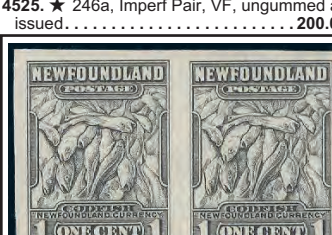

4526. ★ 253a, Imperf pair. VF, NH. 300.00

4530. ★ 257ix, Scarce perf 13.5. Fresh, VF, VLH. 150.00